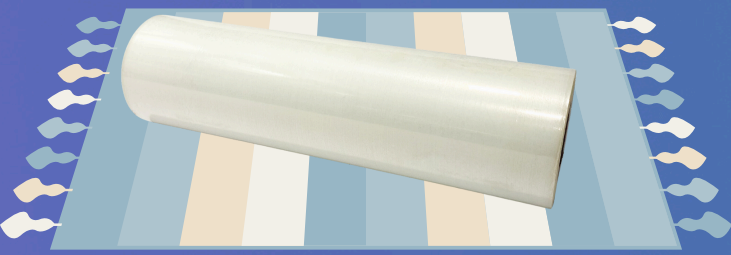

WRAP TITE®

SURFACE PROTECTION

FOR ANY SURFACE

CARPET PROTECTION FILM

ITEM IDS:

LIGHT

CPF24200CL - 24" X 200'
CPF24500CL - 24" X 500'
CPF36200CL - 36" X 200'
CPF36500CL - 36" X 500'
CPF48200CL - 48" X 200'
CPF48500CL - 48" X 500'

MEDIUM

CPF24200CM - 24" X 200'
CPF24500CM - 24" X 500'
CPF36200CM - 36" X 200'
CPF36500CM - 36" X 500'
CPF48200CM - 48" X 200'
CPF48500CM - 48" X 500'

**PROTECTS CARPETS FROM
DIRT, SPILLS, DUST & DAMAGE**

HARD SURFACE PROTECTION FILM

**DESIGNED FOR SMOOTH &
SEMI-SMOOTH SURFACES LIKE
TILE, STAIRS, & HARDWOOD**

ITEM IDS:

HSPF24200L - 24" X 200'
HSPF24500L - 24" X 500'
HSPF36200L - 36" X 200'
HSPF36500L - 36" X 500'

**DESIGNED FOR USE ON
ADHERES TO WINDOW GLASS,
VINYL, PLASTICS, AND METAL**

**COLLISION WRAP
ACCIDENT PROTECTION**

ITEM IDS:

CW36200L - 36" X 200'
CW48150L - 48" X 150'

**DESIGNED TO BE A TEMPORARY
PROTECTIVE MASK DESIGNED TO
PROTECT DAMAGED AREAS**